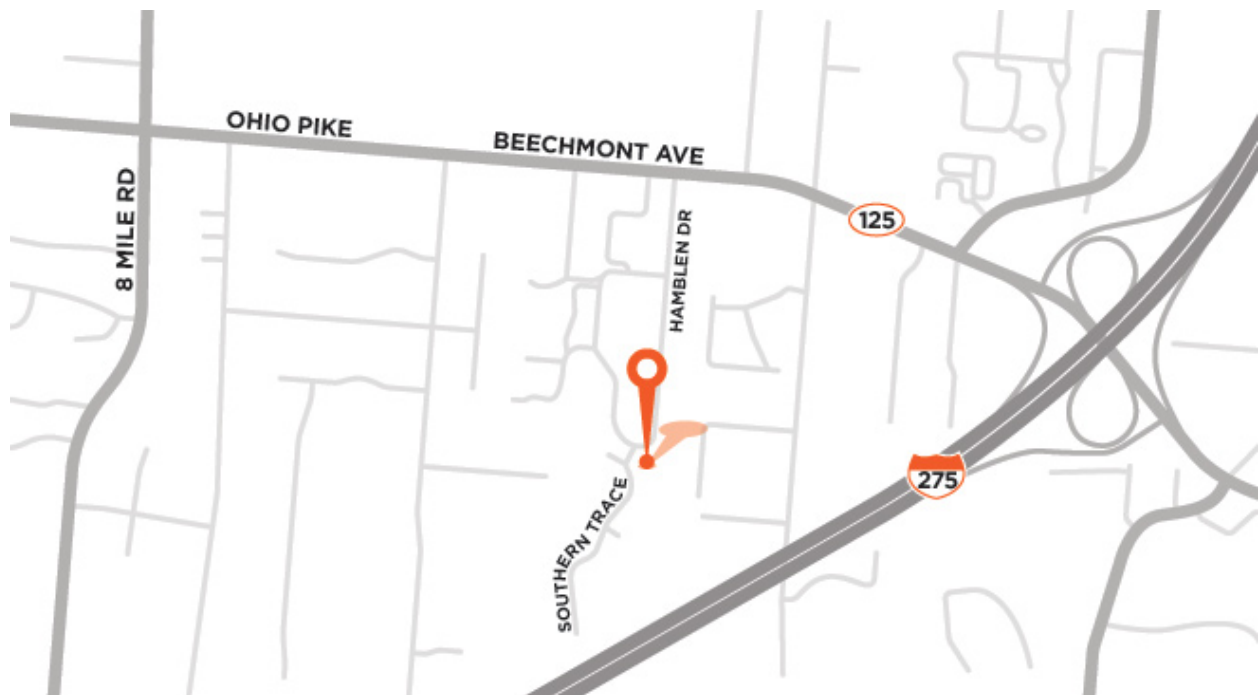

Timber Trails Apartments

Directions* to Timber Trails Apartments:

- From I-275, take exit #65 toward Beechmont Ave/Amelia
- Turn left off the exit ramp onto OH-125/Ohio Pike/Beechmont Ave
- Go about 1/2 mile and turn left on Hamblen Drive
- Follow Hamblen Drive to Southern Trace
- Follow Southern Trace and make the last right
- Find us at 100-D

*NOTE: addresses at Timber Trails will not map on Google Maps, Yahoo Maps, Bing Maps or Mapquest. Please use the map and directions provided here to find us as we work to get Timber Trails "on the map"!

100-D Southern Trace, Cincinnati, Ohio 45255 | (513) 528-5068 | TimberTrails@tp1.com
www.TimberTrailsApartments.com